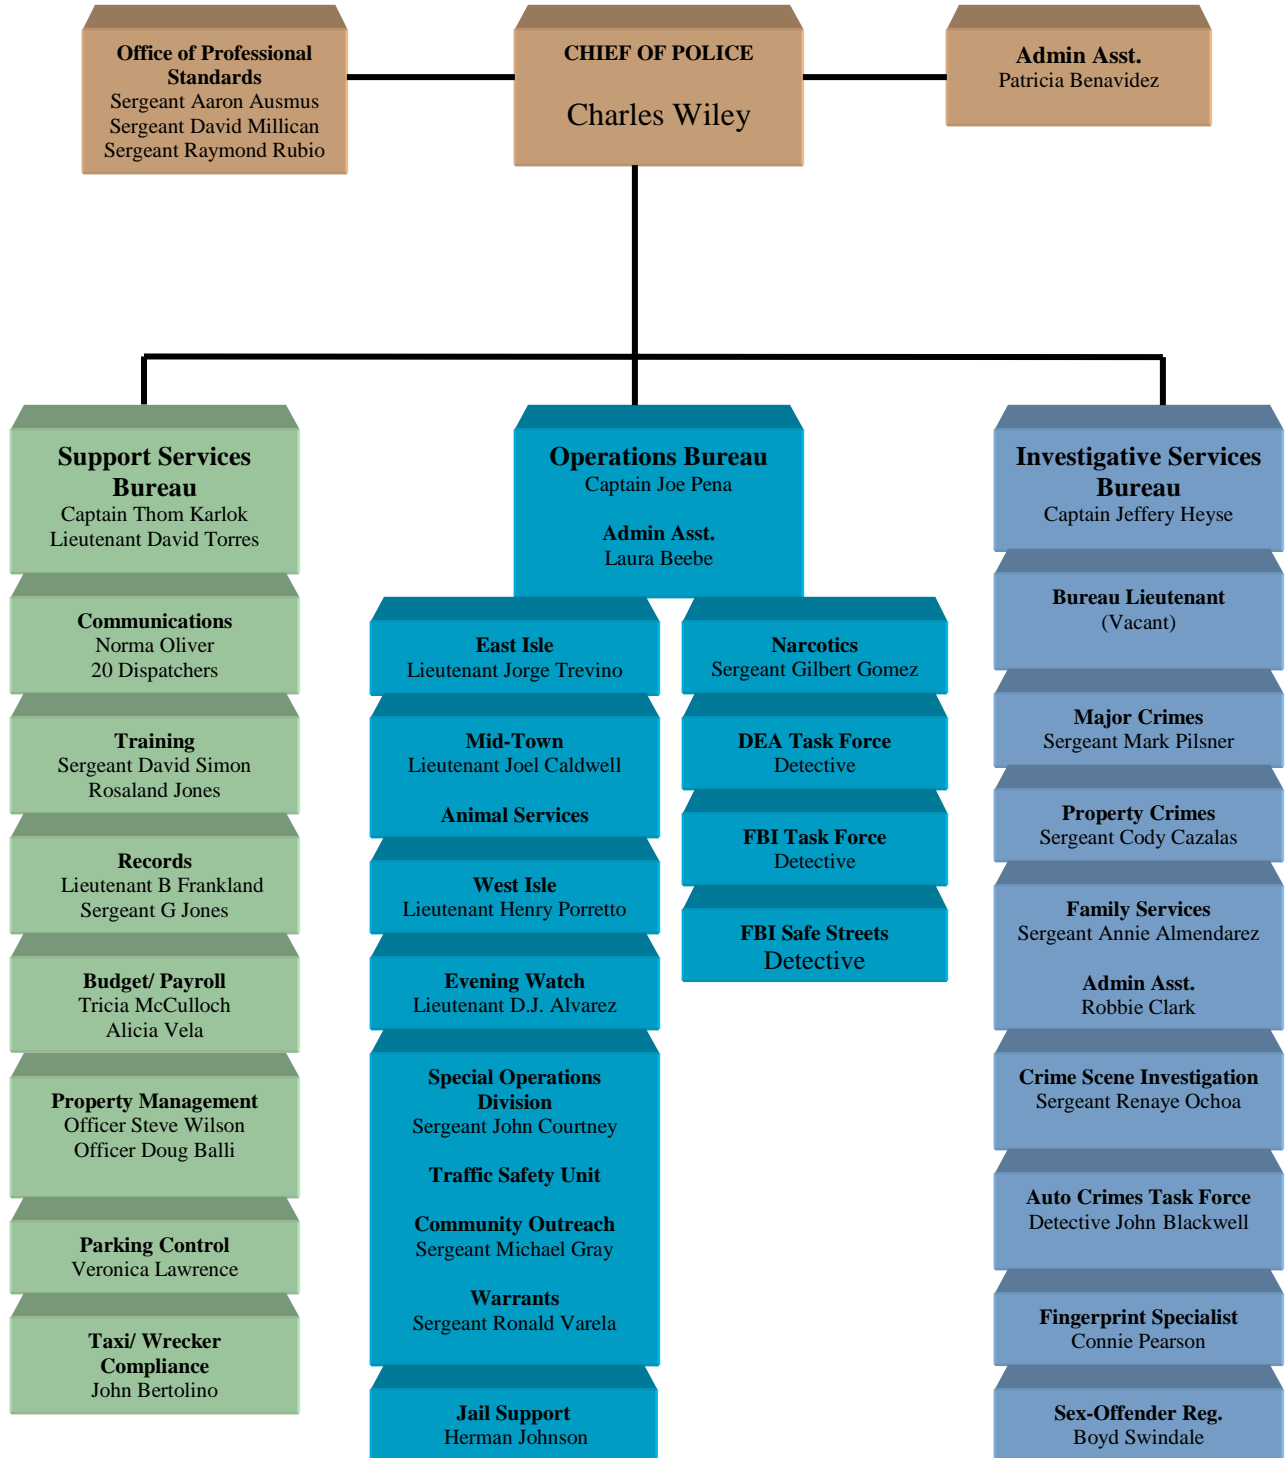

# City of Galveston Police Department Organization Chart

Revised 01/13/2010